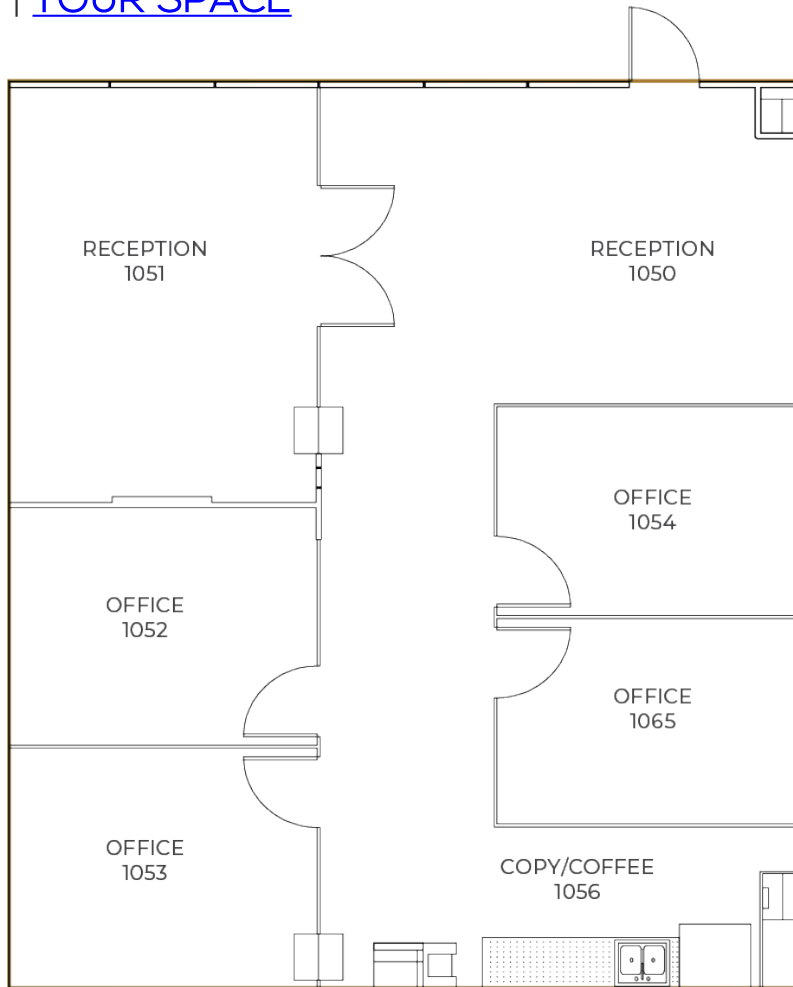

EAST TOWER | SUITE 105

±1,683 RSF

Available Now | [TOUR SPACE](#)