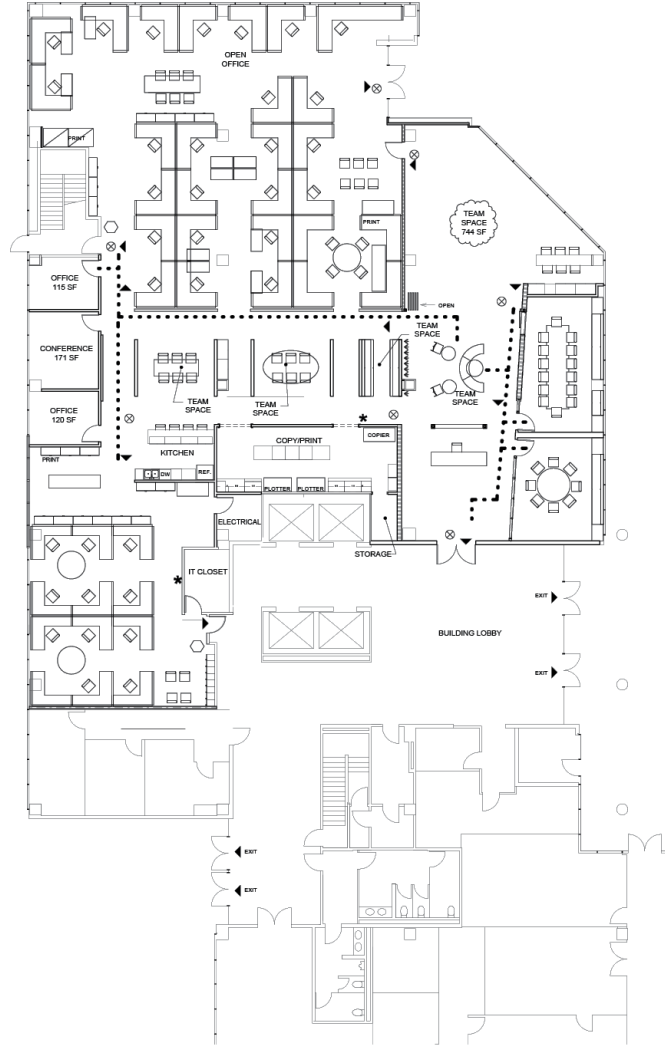

EAST TOWER | SUITE 101

±10,663 RSF

Available 8/1/2022

4000 MACARTHUR
NEWPORT BEACH

EXCLUSIVELY LEASED BY:

Joe Bevan
+1 949 885 2993
joe.bevan@am.jll.com
license #01749828

Wade Clark
+1 949 885 2992
wade.clark@am.jll.com
license #01192143