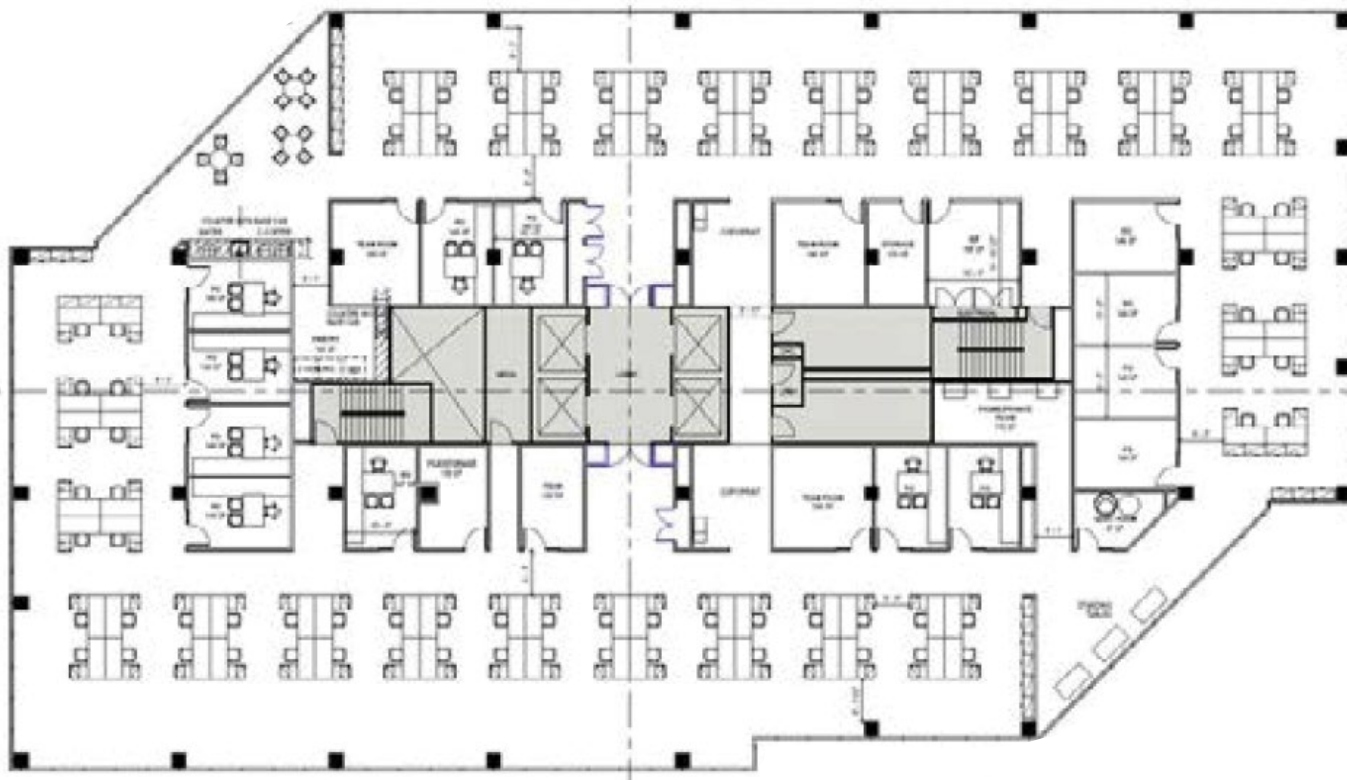

Scott Wetzel
+1 949 885 2994
scott.wetzel@am.jll.com
license #01902360

WEST TOWER | SUITE 800

±18,750 RSF

Available Now | [TOUR SPACE](#)

4000 MACARTHUR
NEWPORT BEACH

**Furniture not included; shown for hypothetical purposes*