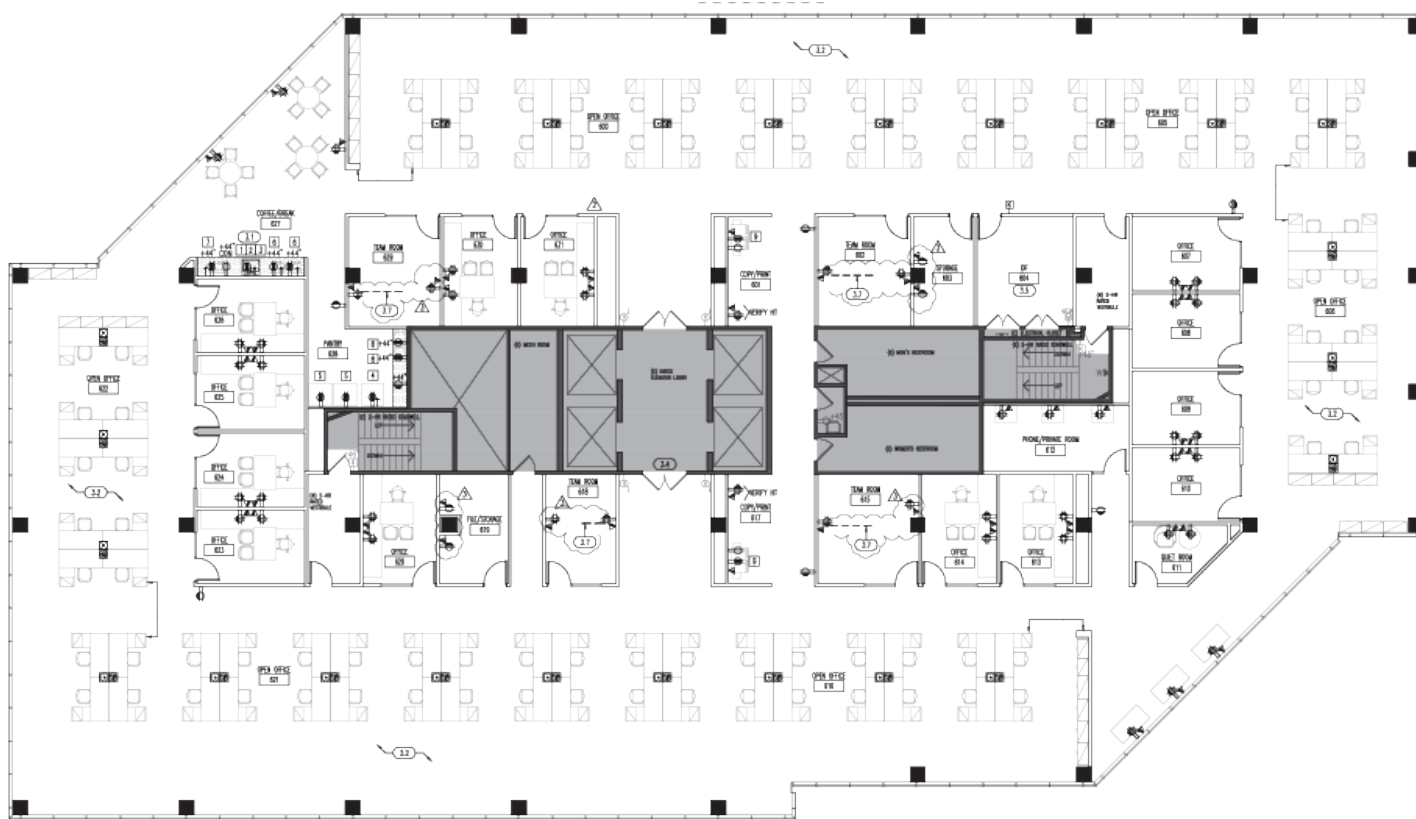

WEST TOWER | SUITE 600

±18,878 RSF

Available in 30 Days | [TOUR SPACE](#)

4000 MACARTHUR
NEWPORT BEACH

EXCLUSIVELY LEASED BY:

Joe Bevan
+1 949 885 2993
joe.bevan@am.jll.com
license #01749828

Wade Clark
+1 949 885 2992
wade.clark@am.jll.com
license #01192143