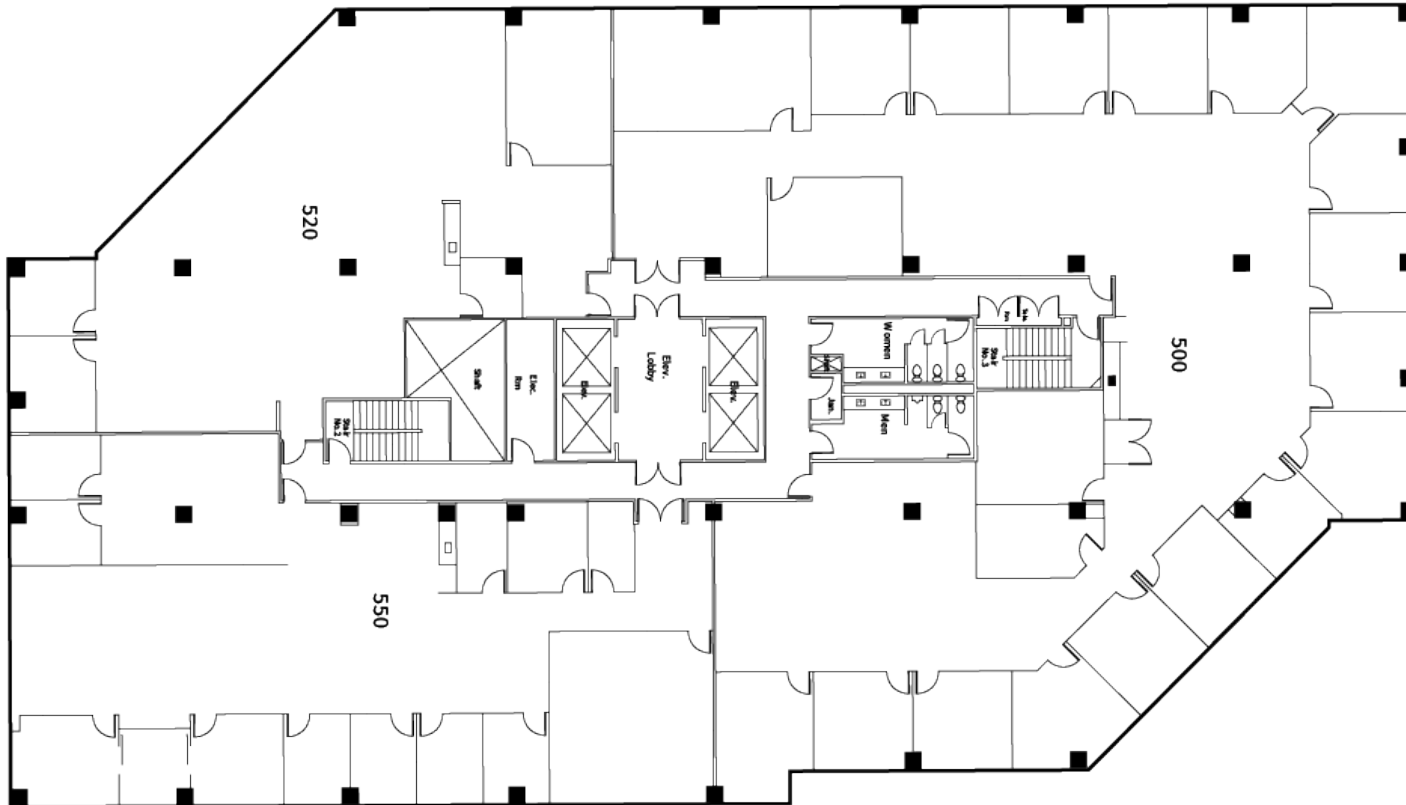

EAST TOWER | 5TH FLOOR

±18,878 RSF

Available Now | [TOUR SUITE 500](#) | [TOUR SUITE 520](#) | [TOUR SUITE 550](#)

4000 MACARTHUR
NEWPORT BEACH

EXCLUSIVELY LEASED BY:

Joe Bevan
+1 949 885 2993
joe.bevan@am.jll.com
license #01749828